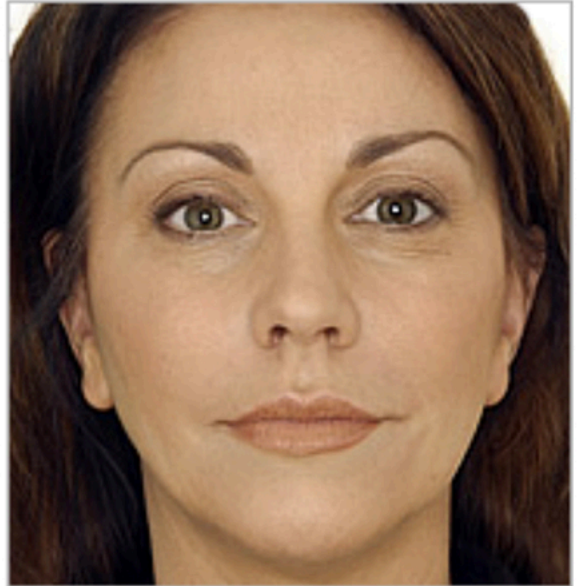

BEFORE

AFTER

Introducing our **Royale Lift**, a rejuvenating technique adopted exclusively by FemCare Health & Beauty-Burbank. This combination of therapies will give long lasting results without changing your facial features, enhancing your natural beauty and reversing the aging process.